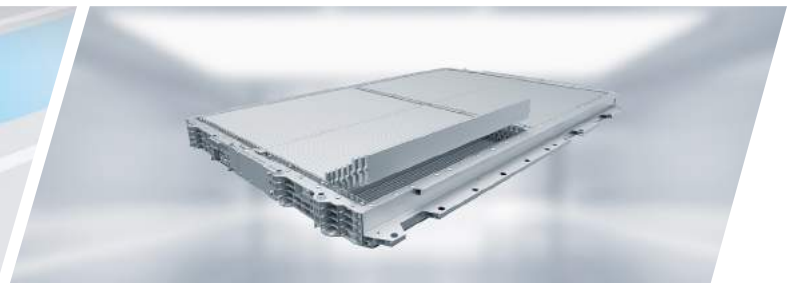

BYD

BYD SEAL

ELEVATE ACCELERATION

Crystal LED Combination Headlights

Boundless One-piece Through LED Taillight

e-Platform 3.0

BYD Blade Battery

SPECIFICATION